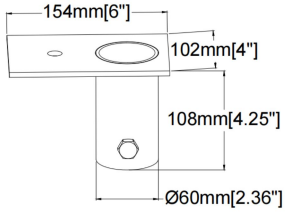

POLE ACCESSORIES

Performance Summary

Picture	Items & Sizes	Description
	SU-SB-46R1-BR 154*102*108mm	The product is suitable for wall-mounted, installed vertically to the wall, with an installation bracket size of 2-3/8" mounting screws are included.
	SU-SB-47R1-BR 173*102*232mm	The product is suitable for wall-mounted, installed parallel to the wall, with an installation bracket size of 2-3/8".
	SU-SB-2.7R4-BR 276*276*190mm	The Bracket is designed to mount over 2-3/8" round pole, converting a single pole into a 360° distribution of four horizontally installed light fixtures.
	SU-SB-44R1-BR 180*100*185mm	The product is suitable for wall-mounted, installed vertically to the wall, with an installation bracket size of 2-3/8".
	SU-SB-2.7R2-BR 276*70*190mm	The Bracket is designed to mount over 2-3/8" round pole, converting a single pole into a 180° distribution of two horizontally installed light fixtures.
	SU-SB-2.7R3-BR 268*232*190mm	The Bracket is designed to mount over 2-3/8" round pole, converting a single pole into a 120° distribution of three horizontally installed light fixtures.

Product Dimension

(unit: mm & inch)

SU-SB-46R1-BR

SU-SB-47R1-BR

SU-SB-2.7R4-BR

SU-SB-44R1-BR

SU-SB-2.7R2-BR

SU-SB-2.7R3-BR

Packing Info.

Product Size(inch & mm)	Product & Package Weight(KG)				Carton Size(mm)	Q'ty/CTN (PCS)	20GP (PCS)	40HQ (PCS)
	N.W./PC	G.W./PC	N.W./CTN	G.W./CTN				
SU-SB-46R1-BR	0.94	1.00	11.28	12.60	341×341×253mm	12	9216	24480
SU-SB-47R1-BR	1.65	1.74	13.2	14.73	450×378×260mm	8	4864	11232
SU-SB-2.7R4-BR	2.75	2.94	11	12.56	500×257×420mm	4	2020	4968
SU-SB-44R1-BR	1.35	1.43	16.2	17.83	387×335×403mm	12	5940	14760
SU-SB-2.7R2-BR	1.9	1.99	15.2	16.60	322×298×421mm	8	5320	13104
SU-SB-2.7R3-BR	2.35	2.55	9.4	11.08	491×288×423mm	4	1780	4440