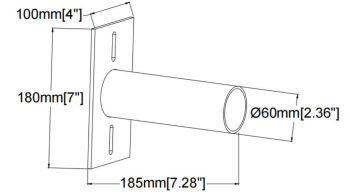

POLE ACCESSORIES

Performance Summary

Picture	Items & Sizes	Description
	SU-SB-46R1-BR 154*102*108mm	The product is suitable for wall-mounted, installed vertically to the wall, with an installation bracket size of 2-3/8" mounting screws are included.
	SU-SB-47R1-BR 173*102*232mm	The product is suitable for wall-mounted, installed parallel to the wall, with an installation bracket size of 2-3/8".
	SU-SB-2.7R4-BR 276*276*190mm	The Bracket is designed to mount over 2-3/8" round pole, converting a single pole into a 360° distribution of four horizontally installed light fixtures.
	SU-SB-44R1-BR 180*100*185mm	The product is suitable for wall-mounted, installed vertically to the wall, with an installation bracket size of 2-3/8".
	SU-SB-2.7R2-BR 276*70*190mm	The Bracket is designed to mount over 2-3/8" round pole, converting a single pole into a 180° distribution of two horizontally installed light fixtures.
	SU-SB-2.7R3-BR 268*232*190mm	The Bracket is designed to mount over 2-3/8" round pole, converting a single pole into a 120° distribution of three horizontally installed light fixtures.

Product Dimension

(unit: mm & inch)

SU-SB-46R1-BR

SU-SB-47R1-BR

SU-SB-2.7R4-BR

SU-SB-44R1-BR

SU-SB-2.7R2-BR

SU-SB-2.7R3-BR

Packing Info.

Product Size(inch & mm)	Product & Package Weight(KG)				Carton Size(mm)	Q'ty/CTN (PCS)	20GP (PCS)	40HQ (PCS)
	N.W./PC	G.W./PC	N.W./CTN	G.W./CTN				
SU-SB-46R1-BR	0.94	1.00	11.28	12.60	341×341×253mm	12	9216	24480
SU-SB-47R1-BR	1.65	1.74	13.2	14.73	450×378×260mm	8	4864	11232
SU-SB-2.7R4-BR	2.75	2.94	11	12.56	500×257×420mm	4	2020	4968
SU-SB-44R1-BR	1.35	1.43	16.2	17.83	387×335×403mm	12	5940	14760
SU-SB-2.7R2-BR	1.9	1.99	15.2	16.60	322×298×421mm	8	5320	13104
SU-SB-2.7R3-BR	2.35	2.55	9.4	11.08	491×288×423mm	4	1780	4440