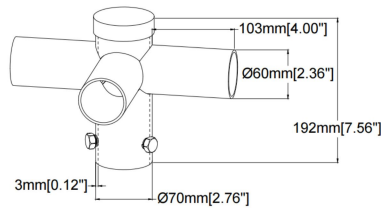

POLE ACCESSORIES

Performance Summary

Picture	Items & Sizes	Description
	SU-SB-46R1-BR 154*102*108mm	The product is suitable for wall-mounted, installed vertically to the wall, with an installation bracket size of 2-3/8" mounting screws are included.
	SU-SB-47R1-BR 173*102*232mm	The product is suitable for wall-mounted, installed parallel to the wall, with an installation bracket size of 2-3/8".
	SU-SB-2.7R4-BR 276*276*190mm	The Bracket is designed to mount over 2-3/8" round pole, converting a single pole into a 360° distribution of four horizontally installed light fixtures.
	SU-SB-44R1-BR 180*100*185mm	The product is suitable for wall-mounted, installed vertically to the wall, with an installation bracket size of 2-3/8".
	SU-SB-2.7R2-BR 276*70*190mm	The Bracket is designed to mount over 2-3/8" round pole, converting a single pole into a 180° distribution of two horizontally installed light fixtures.
	SU-SB-2.7R3-BR 268*232*190mm	The Bracket is designed to mount over 2-3/8" round pole, converting a single pole into a 120° distribution of three horizontally installed light fixtures.

Product Dimension

(unit: mm & inch)

SU-SB-46R1-BR

SU-SB-47R1-BR

SU-SB-2.7R4-BR

SU-SB-44R1-BR

SU-SB-2.7R2-BR

SU-SB-2.7R3-BR

Packing Info.

Product Size(inch & mm)	Product & Package Weight(KG)				Carton Size(mm)	Q'ty/CTN (PCS)	20GP (PCS)	40HQ (PCS)
	N.W./PC	G.W./PC	N.W./CTN	G.W./CTN				
SU-SB-46R1-BR	0.94	1.00	11.28	12.60	341×341×253mm	12	9216	24480
SU-SB-47R1-BR	1.65	1.74	13.2	14.73	450×378×260mm	8	4864	11232
SU-SB-2.7R4-BR	2.75	2.94	11	12.56	500×257×420mm	4	2020	4968
SU-SB-44R1-BR	1.35	1.43	16.2	17.83	387×335×403mm	12	5940	14760
SU-SB-2.7R2-BR	1.9	1.99	15.2	16.60	322×298×421mm	8	5320	13104
SU-SB-2.7R3-BR	2.35	2.55	9.4	11.08	491×288×423mm	4	1780	4440