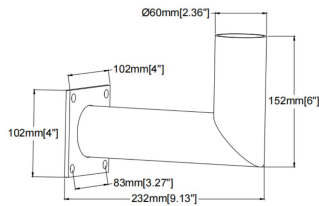

POLE ACCESSORIES

Performance Summary

Picture	Items & Sizes	Description
	SU-SB-46R1-BR 154*102*108mm	The product is suitable for wall-mounted, installed vertically to the wall, with an installation bracket size of 2-3/8" mounting screws are included.
	SU-SB-47R1-BR 173*102*232mm	The product is suitable for wall-mounted, installed parallel to the wall, with an installation bracket size of 2-3/8".
	SU-SB-2.7R4-BR 276*276*190mm	The Bracket is designed to mount over 2-3/8" round pole, converting a single pole into a 360° distribution of four horizontally installed light fixtures.
	SU-SB-44R1-BR 180*100*185mm	The product is suitable for wall-mounted, installed vertically to the wall, with an installation bracket size of 2-3/8".
	SU-SB-2.7R2-BR 276*70*190mm	The Bracket is designed to mount over 2-3/8" round pole, converting a single pole into a 180° distribution of two horizontally installed light fixtures.
	SU-SB-2.7R3-BR 268*232*190mm	The Bracket is designed to mount over 2-3/8" round pole, converting a single pole into a 120° distribution of three horizontally installed light fixtures.

Product Dimension

(unit: mm & inch)

SU-SB-46R1-BR

SU-SB-47R1-BR

SU-SB-2.7R4-BR

SU-SB-44R1-BR

SU-SB-2.7R2-BR

SU-SB-2.7R3-BR

Packing Info.

Product Size(inch & mm)	Product & Package Weight(KG)				Carton Size(mm)	Q'ty/CTN (PCS)	20GP (PCS)	40HQ (PCS)
	N.W./PC	G.W./PC	N.W./CTN	G.W./CTN				
SU-SB-46R1-BR	0.94	1.00	11.28	12.60	341×341×253mm	12	9216	24480
SU-SB-47R1-BR	1.65	1.74	13.2	14.73	450×378×260mm	8	4864	11232
SU-SB-2.7R4-BR	2.75	2.94	11	12.56	500×257×420mm	4	2020	4968
SU-SB-44R1-BR	1.35	1.43	16.2	17.83	387×335×403mm	12	5940	14760
SU-SB-2.7R2-BR	1.9	1.99	15.2	16.60	322×298×421mm	8	5320	13104
SU-SB-2.7R3-BR	2.35	2.55	9.4	11.08	491×288×423mm	4	1780	4440