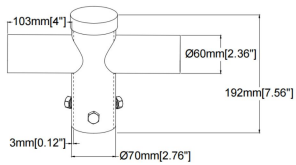

POLE ACCESSORIES

Performance Summary

Picture	Items & Sizes	Description
	SU-SB-46R1-BR 154*102*108mm	The product is suitable for wall-mounted, installed vertically to the wall, with an installation bracket size of 2-3/8" mounting screws are included.
	SU-SB-47R1-BR 173*102*232mm	The product is suitable for wall-mounted, installed parallel to the wall, with an installation bracket size of 2-3/8".
	SU-SB-2.7R4-BR 276*276*190mm	The Bracket is designed to mount over 2-3/8" round pole, converting a single pole into a 360° distribution of four horizontally installed light fixtures.
	SU-SB-44R1-BR 180*100*185mm	The product is suitable for wall-mounted, installed vertically to the wall, with an installation bracket size of 2-3/8".
	SU-SB-2.7R2-BR 276*70*190mm	The Bracket is designed to mount over 2-3/8" round pole, converting a single pole into a 180° distribution of two horizontally installed light fixtures.
	SU-SB-2.7R3-BR 268*232*190mm	The Bracket is designed to mount over 2-3/8" round pole, converting a single pole into a 120° distribution of three horizontally installed light fixtures.

Product Dimension

(unit: mm & inch)

SU-SB-46R1-BR

SU-SB-47R1-BR

SU-SB-2.7R4-BR

SU-SB-44R1-BR

SU-SB-2.7R2-BR

SU-SB-2.7R3-BR

Packing Info.

Product Size(inch & mm)	Product & Package Weight(KG)				Carton Size(mm)	Q'ty/CTN (PCS)	20GP (PCS)	40HQ (PCS)
	N.W./PC	G.W./PC	N.W./CTN	G.W./CTN				
SU-SB-46R1-BR	0.94	1.00	11.28	12.60	341×341×253mm	12	9216	24480
SU-SB-47R1-BR	1.65	1.74	13.2	14.73	450×378×260mm	8	4864	11232
SU-SB-2.7R4-BR	2.75	2.94	11	12.56	500×257×420mm	4	2020	4968
SU-SB-44R1-BR	1.35	1.43	16.2	17.83	387×335×403mm	12	5940	14760
SU-SB-2.7R2-BR	1.9	1.99	15.2	16.60	322×298×421mm	8	5320	13104
SU-SB-2.7R3-BR	2.35	2.55	9.4	11.08	491×288×423mm	4	1780	4440