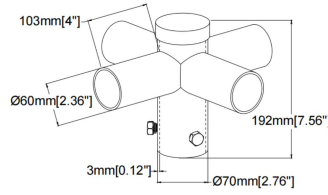

POLE ACCESSORIES

Performance Summary

Picture	Items & Sizes	Description
	SU-SB-46R1-BR 154*102*108mm	The product is suitable for wall-mounted, installed vertically to the wall, with an installation bracket size of 2-3/8" mounting screws are included.
	SU-SB-47R1-BR 173*102*232mm	The product is suitable for wall-mounted, installed parallel to the wall, with an installation bracket size of 2-3/8".
	SU-SB-2.7R4-BR 276*276*190mm	The Bracket is designed to mount over 2-3/8" round pole, converting a single pole into a 360° distribution of four horizontally installed light fixtures.
	SU-SB-44R1-BR 180*100*185mm	The product is suitable for wall-mounted, installed vertically to the wall, with an installation bracket size of 2-3/8".
	SU-SB-2.7R2-BR 276*70*190mm	The Bracket is designed to mount over 2-3/8" round pole, converting a single pole into a 180° distribution of two horizontally installed light fixtures.
	SU-SB-2.7R3-BR 268*232*190mm	The Bracket is designed to mount over 2-3/8" round pole, converting a single pole into a 120° distribution of three horizontally installed light fixtures.

Product Dimension

(unit: mm & inch)

SU-SB-46R1-BR

SU-SB-47R1-BR

SU-SB-2.7R4-BR

SU-SB-44R1-BR

SU-SB-2.7R2-BR

SU-SB-2.7R3-BR

Packing Info.

Product Size(inch & mm)	Product & Package Weight(KG)				Carton Size(mm)	Q'ty/CTN (PCS)	20GP (PCS)	40HQ (PCS)
	N.W./PC	G.W./PC	N.W./CTN	G.W./CTN				
SU-SB-46R1-BR	0.94	1.00	11.28	12.60	341×341×253mm	12	9216	24480
SU-SB-47R1-BR	1.65	1.74	13.2	14.73	450×378×260mm	8	4864	11232
SU-SB-2.7R4-BR	2.75	2.94	11	12.56	500×257×420mm	4	2020	4968
SU-SB-44R1-BR	1.35	1.43	16.2	17.83	387×335×403mm	12	5940	14760
SU-SB-2.7R2-BR	1.9	1.99	15.2	16.60	322×298×421mm	8	5320	13104
SU-SB-2.7R3-BR	2.35	2.55	9.4	11.08	491×288×423mm	4	1780	4440