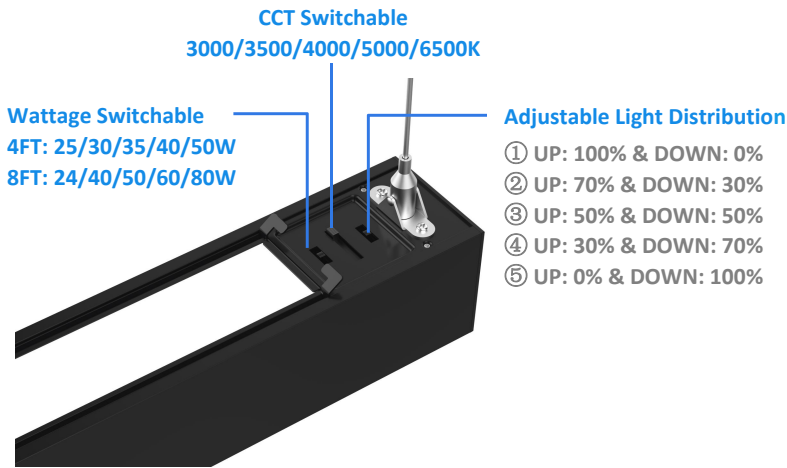

## Descriptions

SU-LS series is a LED pendant light with both direct and indirect lighting, which is designed for commercial and residential lighting interiors, available in lengths 4ft & 8ft and can be continuous seamless runs to any length. The fixture also offers either 5 wattages and 5CCT adjustable switch for both up and down light that controlled separately.

## Key Features

- Working voltage AC120-277V and AC120-347V for options.
- The buckle bracket splice makes a gapless linkable and easy connection without any tools.
- Up & Down lighting distribution switchable, down only, Up only, or both Down & Up lights.
- Control CCT of downlight and uplight individually or both. 5CCT selectable for options.
- Single wattage and 5 wattage selectable for options.
- Unique end cap simplifies installation, seamless continuous runs, or individuals.
- Pendant mounting, surface mounting, and wall mounting standard.
- White, black, and silver finish for options.
- Sensor and emergency battery backup are available.

5Watt + 5CCT + 5 lighting distribution: 4FT & 8FT

The buckle bracket splice makes a gapless linkable and easy connection without any tools.

Pendent

Pendent

Pendent

Surface

Recessed

Wall Mount