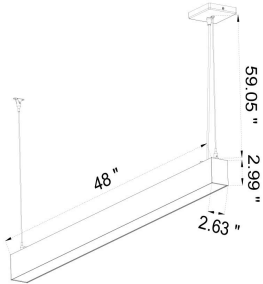

### Accessories (Sold separately)

Straight Connector

L Connector

T Connector

+ Connector

Round Canopy &  
Power Cable

Square Canopy &  
Power Cable

## Product Dimension

(unit: mm & inch)

### 4FT

4FT: L x W x H  
48" x 2.63" x 2.99"  
(1219.2x66.8x75.95mm)

### 8FT

8FT: L x W x H  
96" x 2.63" x 2.99"  
(2438.4x66.8x75.95mm)