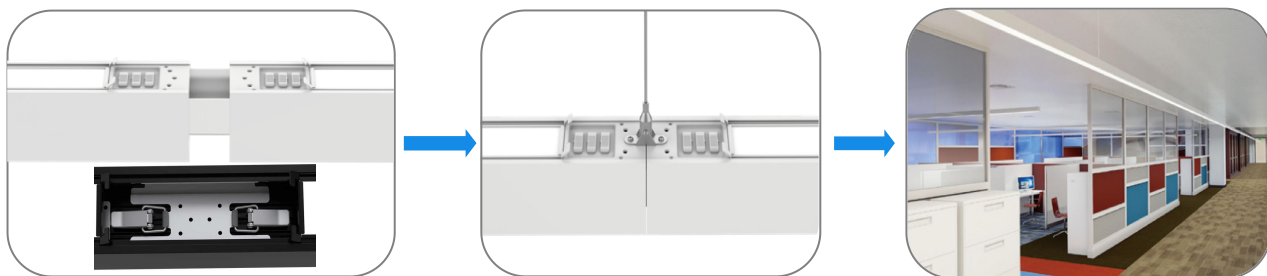

## Descriptions

SU-LS series is a LED pendant light with both direct and indirect lighting, which is designed for commercial and residential lighting interiors, available in lengths 4ft & 8ft and can be continuous seamless runs to any length. The fixture also offers either 5 wattages and 5CCT adjustable switch for both up and down light that controlled separately.

5Watt + 5CCT + 5 lighting distribution: 4FT & 8FT

The buckle bracket splice makes a gapless linkable and easy connection without any tools.

Pendent

Pendent

Pendent

Surface

Recessed

Wall Mount