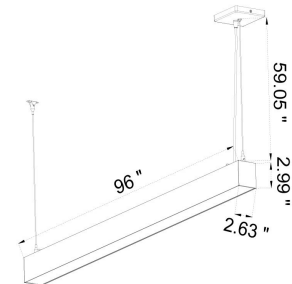

### Accessories (Sold separately)

Straight Connector

L Connector

T Connector

+ Connector

Round Canopy &  
Power Cable

Square Canopy &  
Power Cable

## Product Dimension

(unit: mm & inch)

### 4FT

4FT: L x W x H  
48" x 2.63" x 2.99"  
(1219.2x66.8x75.95mm)

### 8FT

8FT: L x W x H  
96" x 2.63" x 2.99"  
(2438.4x66.8x75.95mm)