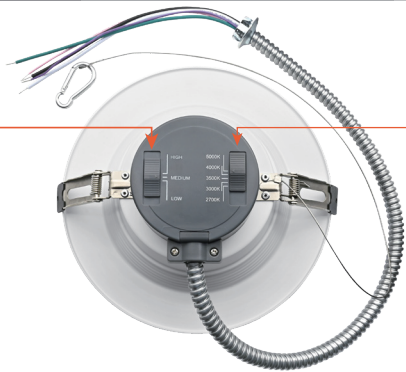

FEATURES

- High luminous efficacy, up to 100LM/W
- High quality Aluminium shell with frosted PC diffuser
- Color removable trim available (sold separately): Brushed nickel, Black, Bronze

TECHNICAL SPECIFICATION

- 4inch: 6-9-12W
- 6inch: 12-17-22W
- 8inch: 17-24-30W
- 10inch: 22-30-38W

Selectable CCT

2700K, 3000K, 3500K, 4000K, 5000K

Products view

SIZE & DIMENSION & HOLE CUTOUT

Size	Dimension	Hole Cutout
4inch		
6inch		
8inch		
10inch		