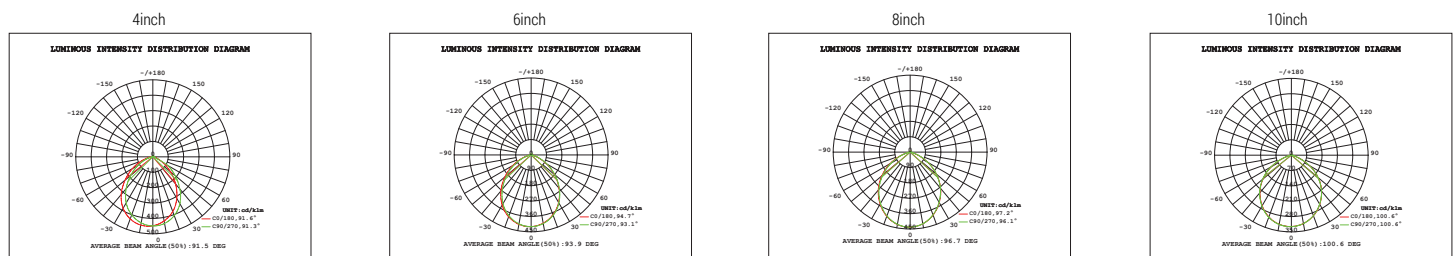

LUMINAIRE PHOTOMETRIC

Specification subject to change without notice