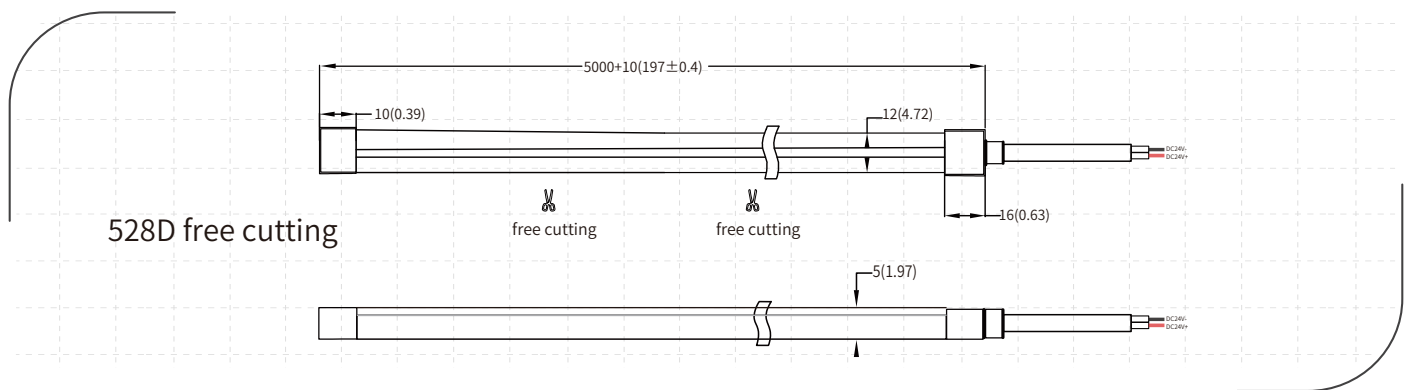

Dimensions

Lifetime:
50,000 hours

Warranty:
3 years

Dimmable:
5%

Double end
Connector