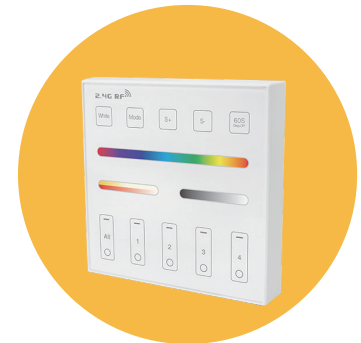

RGBCW COB TAPE LIGHT

● SU-STR24DC-RGBCW-25FT-G6

- SOFT WHITE 2700K
- COOL WHITE 4100K
- WARM WHITE 3000K
- SUPER WHITE 5000K
- NEUTRAL WHITE 3500K
- DAYLIGHT 6500K

● SU-STR24DC-RGBCCT-DR01
For G2/G3/G5/G6/G8/G10

● SU-STR-WR01 For G6/G7/G9

ITEM	SU-STR24DC-RGBCW-25FT-G6		
DESCRIPTION	COB/21W/RGBCW	WIDTH	12 mm
VOLTAGE	24V DC	HEIGHT	1.8 mm
WATTAGE	6.4W - FT. / 21W - M.	CUTTABLE	1.64"
OUTPUT LUMEN	365 - FT. / 1200 - M.	CRI	90>
BEAM ANGLE	120°	ADHESIVE	3M 9495 300 MP
DIMMABLE	Yes	ROLL LENGTH	25FT/7.65M
COLOR TEMPERATURE	RGBCW + 27-65k	PRE SOLDERED	YES

RGBCW COB Tape Light features uniform illumination without the need for additional diffused covers or accessories. Featuring a premium seamless line of light.

- Seamless COB design that eliminates virtually all LED dotting
- A continuous band of flawless light output with no pixelated hot spots-even without a lens
- Low heat generation, Channel not required for sink
- Double end impute power connection option
- 50,000 hours rated life