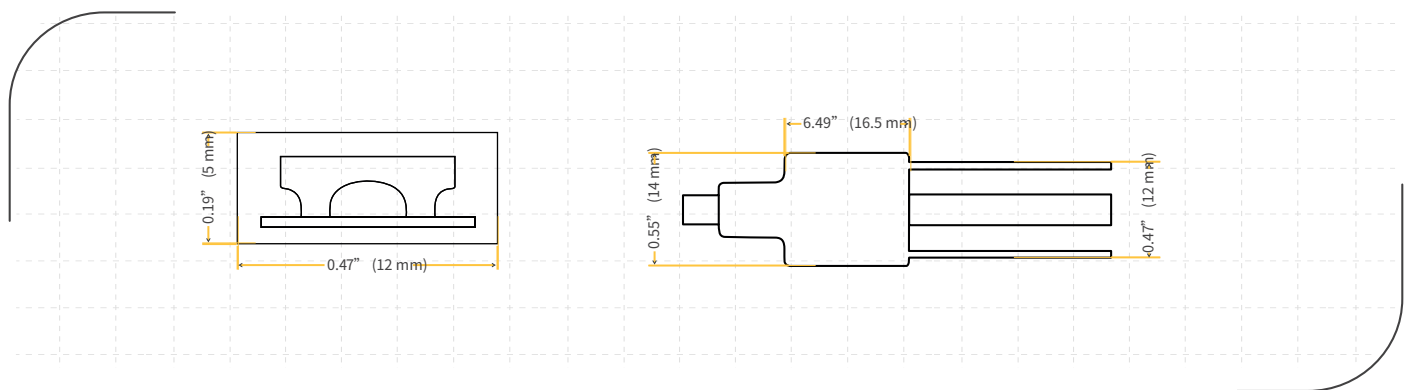

Dimensions

Lifetime:
50,000 hours

Warranty:
3 years

Dimmable:
5%

Double end
Connector