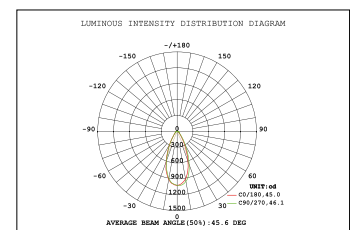

Catalog Number :   Project Name :   Note :   Date :   Type :

Size & Dimension & Housing Cans

Size	Dimension	Housing Cans
4inch		 4" housing cans
6inch		 5" / 6" housing cans

Recommended Dimmer

LUTRON				LEVITON	
CTCL-153P	MSCL-OP153M	DVWCL-153PH	DVRF-6L	6672	RNL06
TGCL-153PH-LA	CT-103PR-WH	RCL-153RNL	CTCL-150H	6674	DSL06
DVCL-153P					

Luminaire Photometric

6inch

Specification subject to change without notice