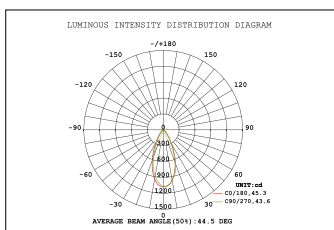

Size & Dimension & Housing Cans

Size	Dimension	Housing Cans
4inch	 	 4" housing cans
6inch	 	 5" / 6" housing cans

Recommended Dimmer

LUTRON				LEVITON	
CTCL-153P	MSCL-OP153M	DVWCL-153PH	DVRF-6L	6672	RNL06
TGCL-153PH-LA	CT-103PR-WH	RCL-153RNL	CTCL-150H	6674	DSL06
DVCL-153P					

Luminaire Photometric

4inch

6inch

Specification subject to change without notice