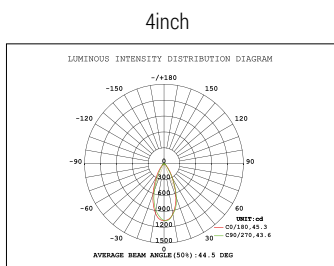

Luminaire Photometric

Specification subject to change without notice