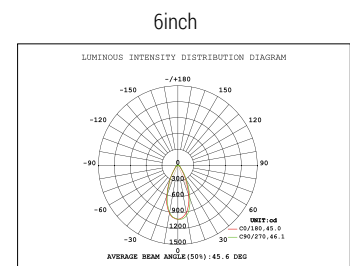

Luminaire Photometric

Specification subject to change without notice