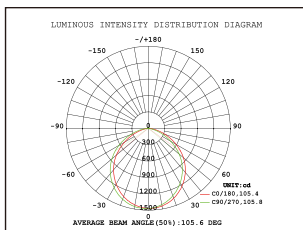

### LISTING

ETL Listed. Energy Star. FCC.Title24.

Specification subject to change without notice

Catalog Number: \_\_\_\_\_ Project Name: \_\_\_\_\_ Note: \_\_\_\_\_ Date: \_\_\_\_\_ Type: \_\_\_\_\_

**Selectable wattage**  
6inch: 12-16-22-26-30W  
8inch: 16-22-26-30-35W

**Selectable CCT**  
2700K, 3000K, 3500K, 4000K, 5000K

**Products view**

**SIZE & DIMENSION & HOLE CUTOUT&ACCESSORIES**

Size	Dimension	Hole Cutout	Accessories
6inch			
8inch			

**RECOMMENDED DIMMER**

LUTRON	INTERTEK	LEVITON
DVSTV-WH	KGM-1A010AV	IP710

**LUMINAIRE PHOTOMETRIC**

6inch

8inch

Specification subject to change without notice