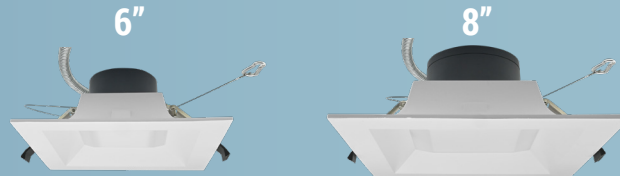

### DESCRIPTION

This 5CCT 5Wattage Commercial Downlight is 15 in 1, available in 5 wattages and 5 CCT tunable. 120-277V input voltage, 0-10V dimming.

Wet-location and IC rated, ideal use for commercial complexes, hospitality, healthcare industry, schools, shopping centers, industrial areas and hotels.

### FEATURES

- High luminous efficacy, up to 120LM/W
- High quality Aluminium shell with frosted PC diffuser