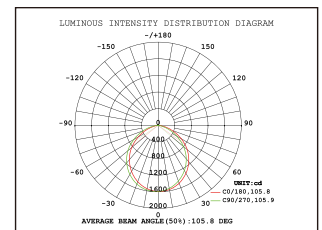

### LISTING

ETL Listed. Energy Star. FCC.Title24.

Specification subject to change without notice

Catalog Number: \_\_\_\_\_ Project Name: \_\_\_\_\_ Note: \_\_\_\_\_ Date: \_\_\_\_\_ Type: \_\_\_\_\_

**Selectable wattage**  
6inch: 12-16-22-26-30W  
8inch: 16-22-26-30-35W

**Selectable CCT**  
2700K, 3000K, 3500K, 4000K, 5000K

**Products view**

**SIZE & DIMENSION & HOLE CUTOUT&ACCESSORIES**

Size	Dimension	Hole Cutout	Accessories
6inch			
8inch			

**RECOMMENDED DIMMER**

LUTRON	INTERTEK	LEVITON
DVSTV-WH	KGM-1A010AV	IP710

**LUMINAIRE PHOTOMETRIC**

6inch

8inch

Specification subject to change without notice