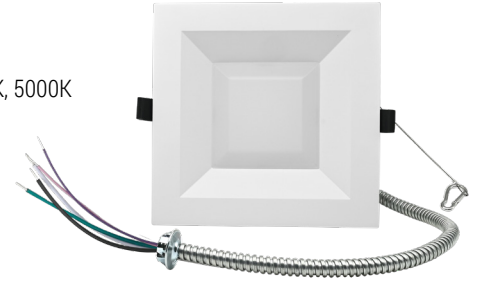

### FEATURES

- High luminous efficacy, up to 120LM/W
- High quality Aluminium shell with frosted PC diffuser

**Selectable CCT**  
2700K, 3000K, 3500K, 4000K, 5000K

**Products view**

**SIZE & DIMENSION & HOLE CUTOUT&ACCESSORIES**

Size	Dimension	Hole Cutout	Accessories
6inch			
8inch			

**RECOMMENDED DIMMER**

LUTRON	INTERTEK	LEVITON
DVSTV-WH	KGM-1A010AV	IP710