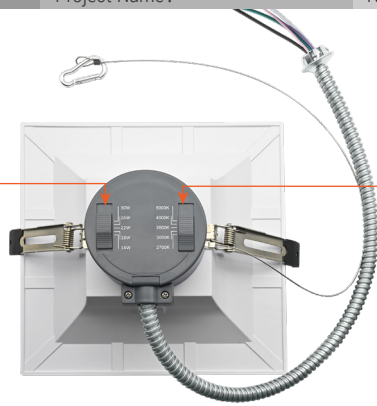

**Selectable CCT**  
2700K, 3000K, 3500K, 4000K, 5000K

**Products view**

**SIZE & DIMENSION & HOLE CUTOUT&ACCESSORIES**

Size	Dimension	Hole Cutout	Accessories
6inch			
8inch			

**RECOMMENDED DIMMER**

LUTRON	INTERTEK	LEVITON
DVSTV-WH	KGM-1A010AV	IP710