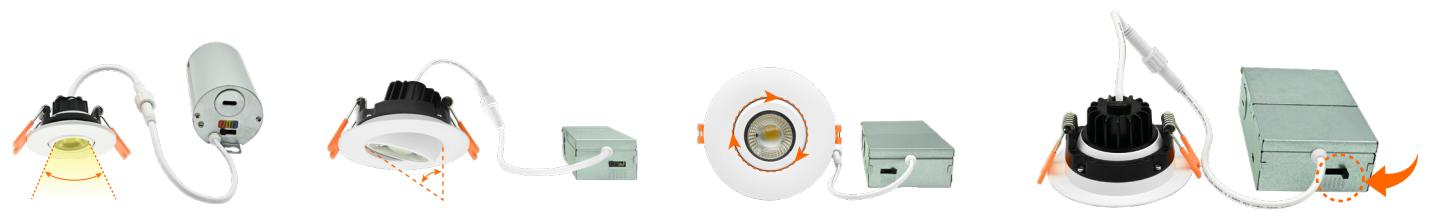

### FEATURES

- Aluminum die-cast body with adjustable gimbal
  - Spring loaded retention arms allow for easy installation into ceilings with no need for a recessed hole
  - TIR optic provides smooth, uniform light with a 38° beam angle
- Simple snap-in installation is fast and easy  
Tilting gimbal light source for directional lighting

OPERATING TEMP **(-4°F~ 113°F) -20~45°C**

DIMMING **Triac Dimming**

RATING **Suitable for Wet Locations**

WARRANTY **5 year limited**

Catalog Number:      Project Name:      Note:      Date:      Type:

|                |                |               |   |
|----------------|----------------|---------------|---|
| 38° Beam Angle | 30° Tilt Range | 360° Rotation | Selectable CCT<br>2700K,3000K,3500K,4000K,5000K |
|----------------|----------------|---------------|---|