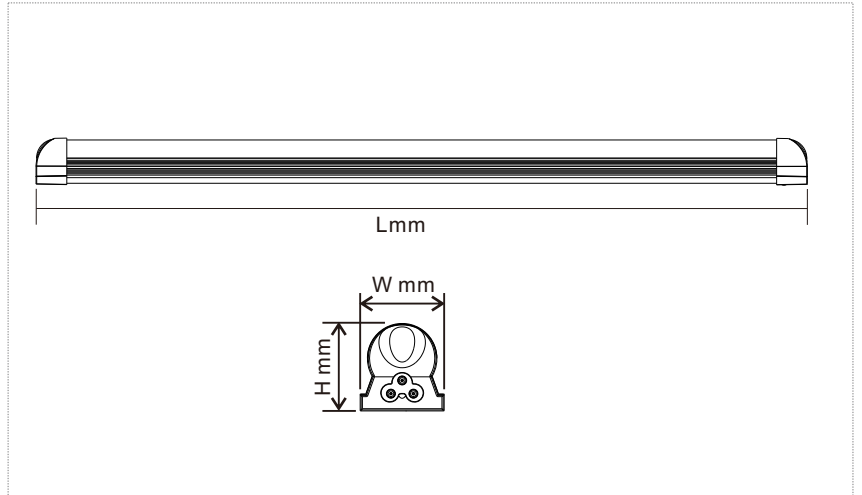

### Applications:

- Office lighting.
- meeting room lighting.
- hall lighting.
- hotel lighting.
- super-market.

Model No	ALI-INT-2FT-18W-65K-CLEAR-V	ALI-INT-3FT-20W-65K-CLEAR-V	ALI-INT-4FT-36W-65K-CLEAR-V	ALI-INT-5FT-40W-65K-CLEAR-V	ALI-INT-6FT-48W-65K-CLEAR-V	ALI-INT-8FT-72W-65K-CLEAR-V
Watt(W)	18W	20W	36W	40W	48W	72W
Input Voltage(V)	AC100-277V 50/60Hz	AC100-277V 50/60Hz	AC100-277V 50/60Hz	AC100-277V 50/60Hz	AC100-277V 50/60Hz	AC100-277V 50/60Hz
LED Model	144pcs SMD2835	192pcs SMD2835	240pcs SMD2835	288pcs SMD2835	384pcs SMD2835	576pcs SMD2835
CCT(K)	6500K	6500K	6500K	6500K	6500K	6500K
Efficiency(lm/W)±5%	140lm/W	140lm/W	140lm/W	140lm/W	140lm/W	140lm/W
Luminous Flux(lm)±5%	2520lm	2800lm	5040lm	5600lm	6720lm	10080lm
Beam Angle(°)	120°	120°	120°	120°	120°	120°
Protection Class	Class II	Class II	Class II	Class II	Class II	Class II
IP Rating	IP20	IP20	IP20	IP20	IP20	IP20
Working Temp(°C)	-15°C~+45°C	-15°C~+45°C	-15°C~+45°C	-15°C~+45°C	-15°C~+45°C	-15°C~+45°C
Lifetime(hour)	>50000H	>50000H	>50000H	>50000H	>50000H	>50000H
THD	<15%	<15%	<15%	<15%	<15%	<15%
Size(L*W*H)mm	588*33*35mm	894*33*35mm	1198*33*35mm	1498*33*35mm	1763*33*35mm	2372*33*35mm

### Available size

Model	Dimension(mm)	Wattage	Option		Carton weight (LBS)		Carton Size (in)	Qty/CTN	20GP (pcs)	40HQ (pcs)
			PC	Color	N.W/CTN	G.W/CTN				
ALI-INT-2FT-18W-65K-CLEAR-V	L588*W33*H35	18W	Clear	6500K	22	24.5	24.6X16.1X8.9	50	23350	58000
ALI-INT-3FT-20W-65K-CLEAR-V	L894*W33*H35	20W	Clear	6500K	27	32.5	36.6X16.1X8.9	50	15750	39000
ALI-INT-4FT-36W-65K-CLEAR-V	L1198*W33*H35	36W	Clear	6500K	37.5	42.5	48.6X16.1X8.5	50	12350	30750
ALI-INT-5FT-40W-65K-CLEAR-V	L1498*W33*H35	40W	Clear	6500K	22	25.5	60.4X8.3X8.5	25	9750	24000
ALI-INT-6FT-48W-65K-CLEAR-V	L1763*W33*H35	48W	Clear	6500K	26.5	30	70.9X8.3X8.5	25	8250	20500
ALI-INT-8FT-72W-65K-CLEAR-V	L2372*W33*H35	72W	Clear	6500K	28	32.5	94.9X8.2X7.4	20	5600	14000